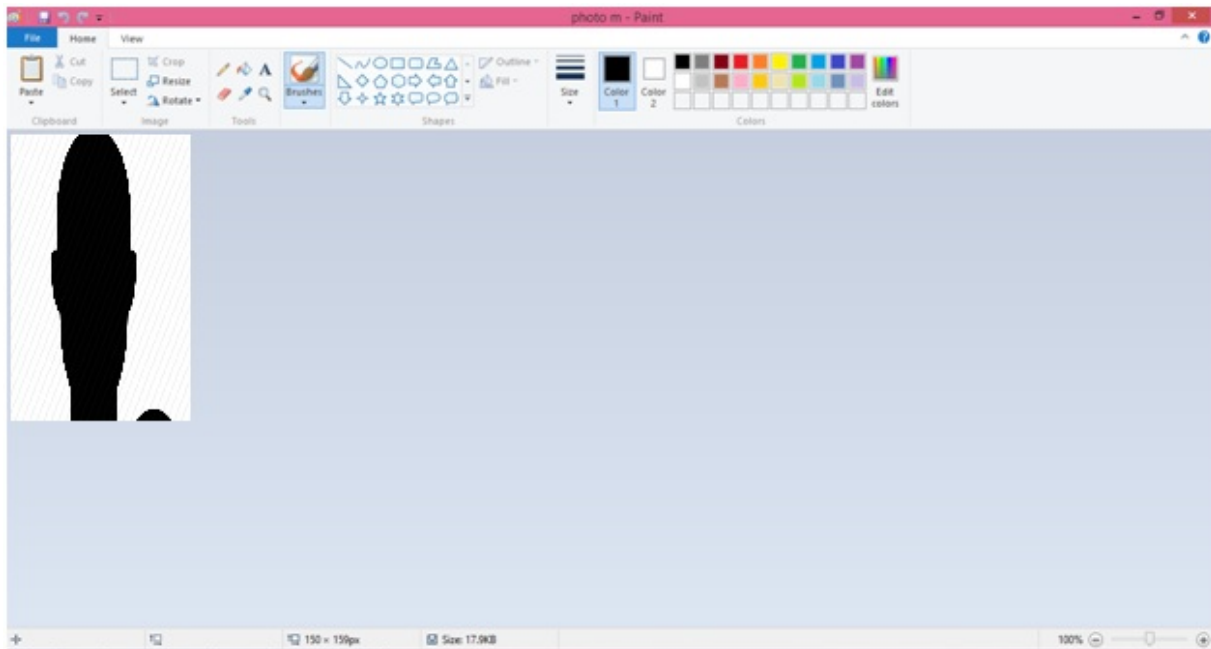

#### PHOTO DIMENSION(200\*230)

1.open image in "Paint" click on "Resize"

FOR SIGN(140\*60)